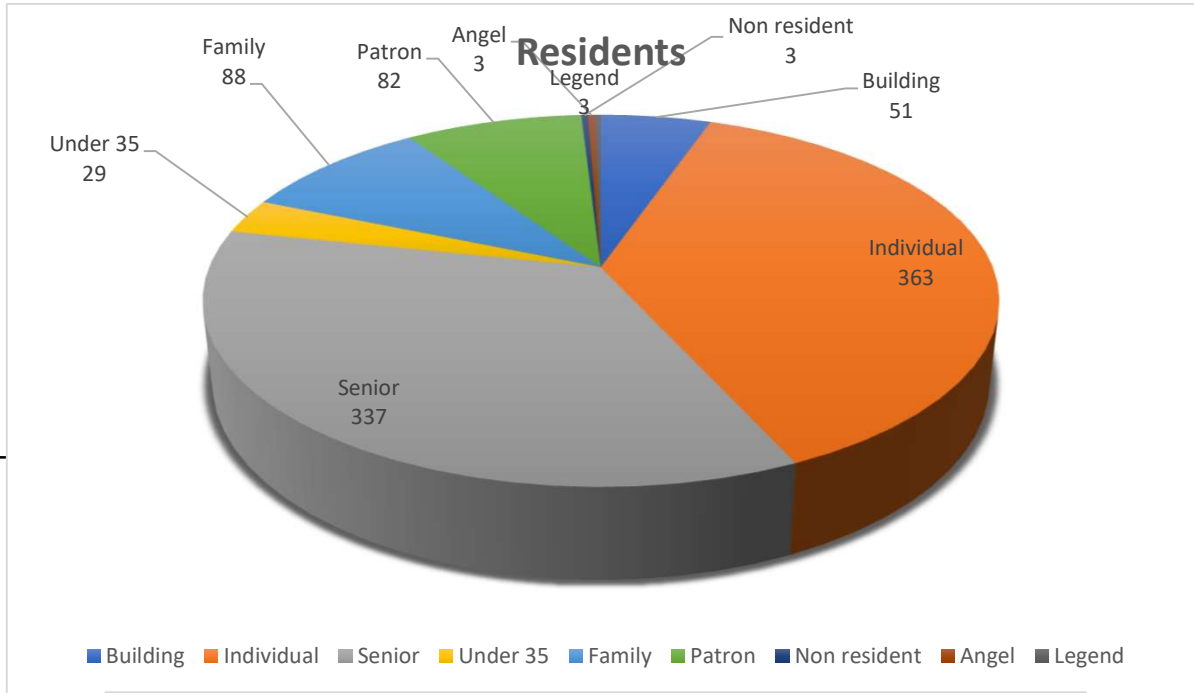

Membership Stats

as of 10/31/20

Residential Members	Gain	Loss	
Building	51	3	0
Individual	363	1	1
Senior	337	2	3
Under 35	29	2	0
Family	88	2	0
Patron	82	0	0
Non resident	3	0	0
Angel	3	0	0
Legend	3	0	0
	<hr/>	<hr/>	<hr/>
	959	10	4